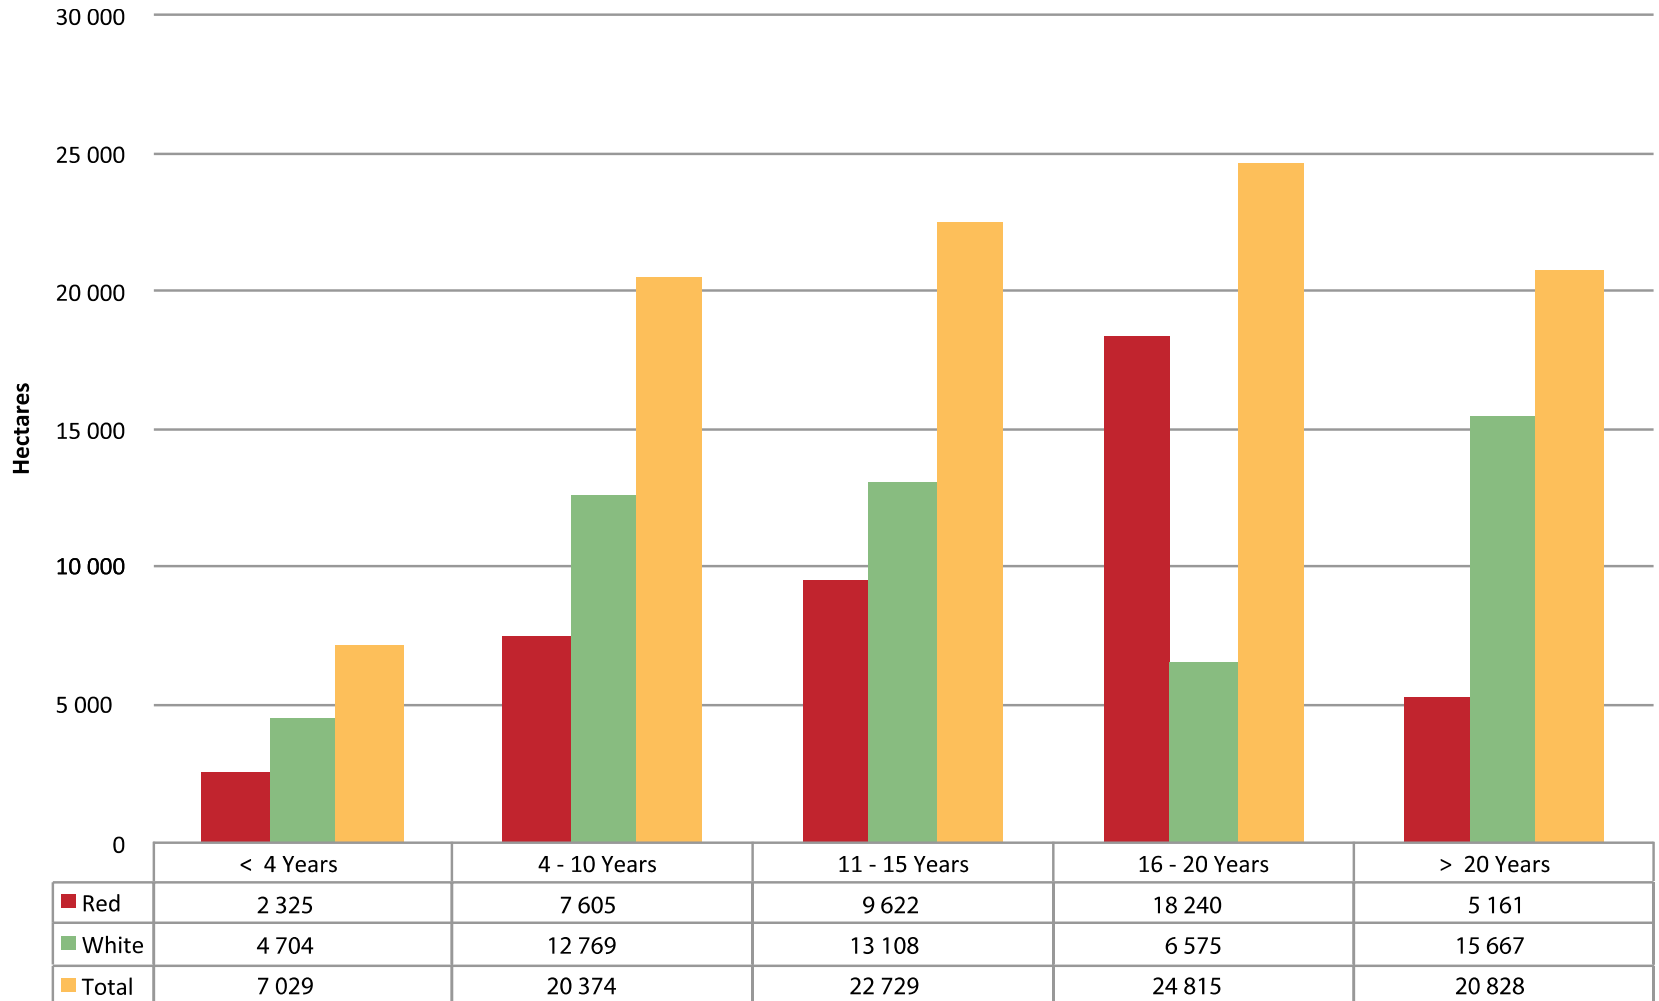

WARDS NOT PART OF A REGION

- CERES
- CEDERBERG
- PRINCE ALBERT VALLEY
- SWARTBERG
- LAMBERTS BAY

NORTHERN CAPE

- CENTRAL ORANGE RIVER (Ward)

Age of Vineyards (excluding Sultana)

Syrah, Mourverdre, Cinsaut, Grenache, Grenache Blanc, Rousanne,
Marsanne, Viognier