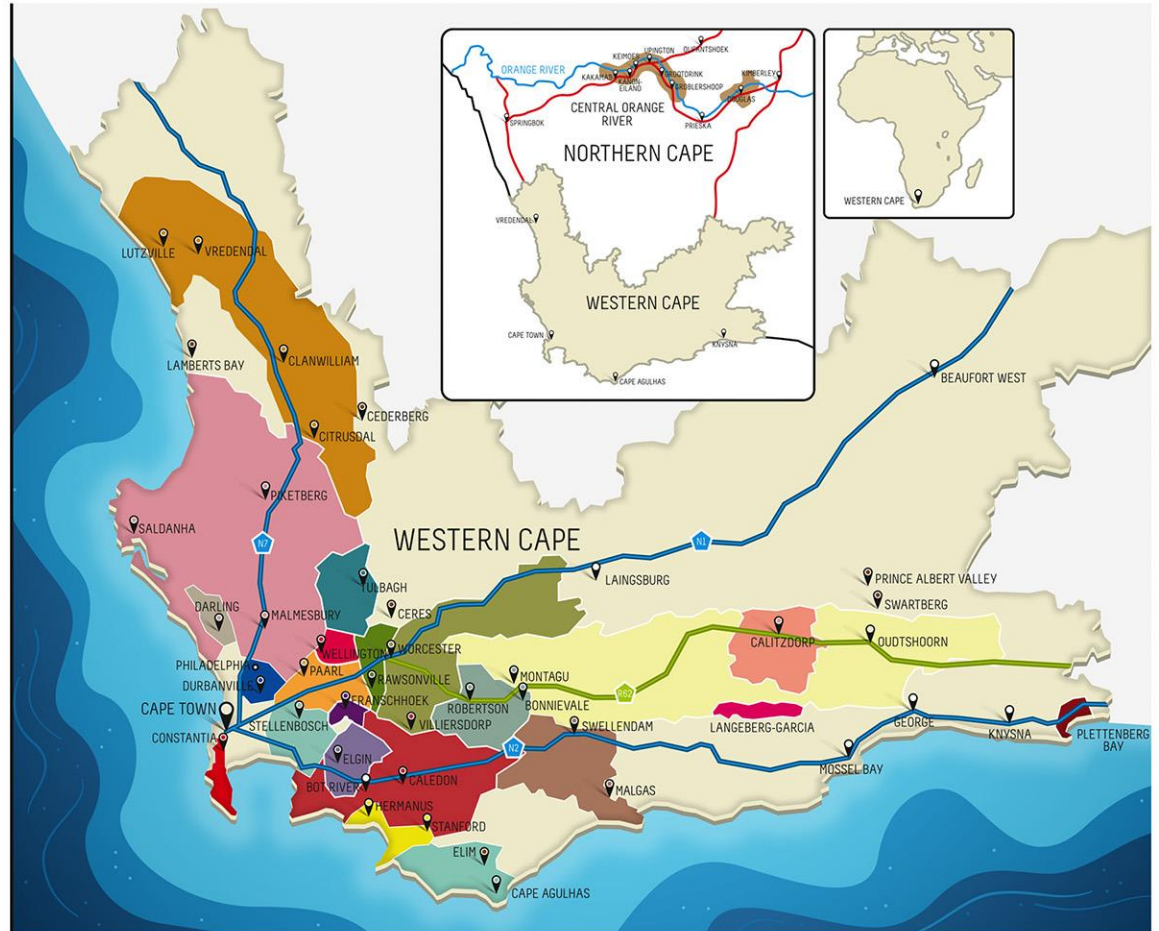

Districts:

- OVERBERG
- WALKER BAY
- SWELLENDAM
- CAPE AGULHAS
- PLETTENBERG BAY
- ELGIN

OLIFANTS RIVER

Districts:

- LUTZVILLE VALLEY
- CITRUSDAL VALLEY
- CITRUSDAL MOUNTAIN

BREEDE RIVER VALLEY

Districts:

- BREEDEKLOOF
- WORCESTER
- ROBERTSON

WARDS NOT PART OF A REGION

- CERES
- CEDERBERG
- PRINCE ALBERT VALLEY
- SWARTBERG
- LAMBERTS BAY

NORTHERN CAPE

- CENTRAL ORANGE RIVER (Ward)

Age of Vineyards (excluding Sultana)

Syrah, Mourverdre, Cinsaut, Grenache, Grenache Blanc, Rousanne,
Marsanne, Viognier

Old Vines

Wines of Origin

Regions, Districts, Wards, Estates and Single Vineyards

WINEGROWING AREAS OF SOUTH AFRICA

WESTERN CAPE

COASTAL REGION

Districts:

- SWARTLAND
- STELLENBOSCH
- TYGERBERG
- CAPE PENINSULA
- CONSTANTIA (Ward)
- TULBAGH
- PAARL
- FRANSCHHOEK VALLEY
- DARLING
- WELLINGTON

KLEIN KAROO

Districts:

- CALITZDORP
- LANGEBERG-GARCIA

CAPE SOUTH COAST

Districts:

- OVERBERG
- WALKER BAY
- SWELLENLAMD
- CAPE AGULHAS
- PLETTENBERG BAY
- ELGIN

OLIFANTS RIVER

Districts: