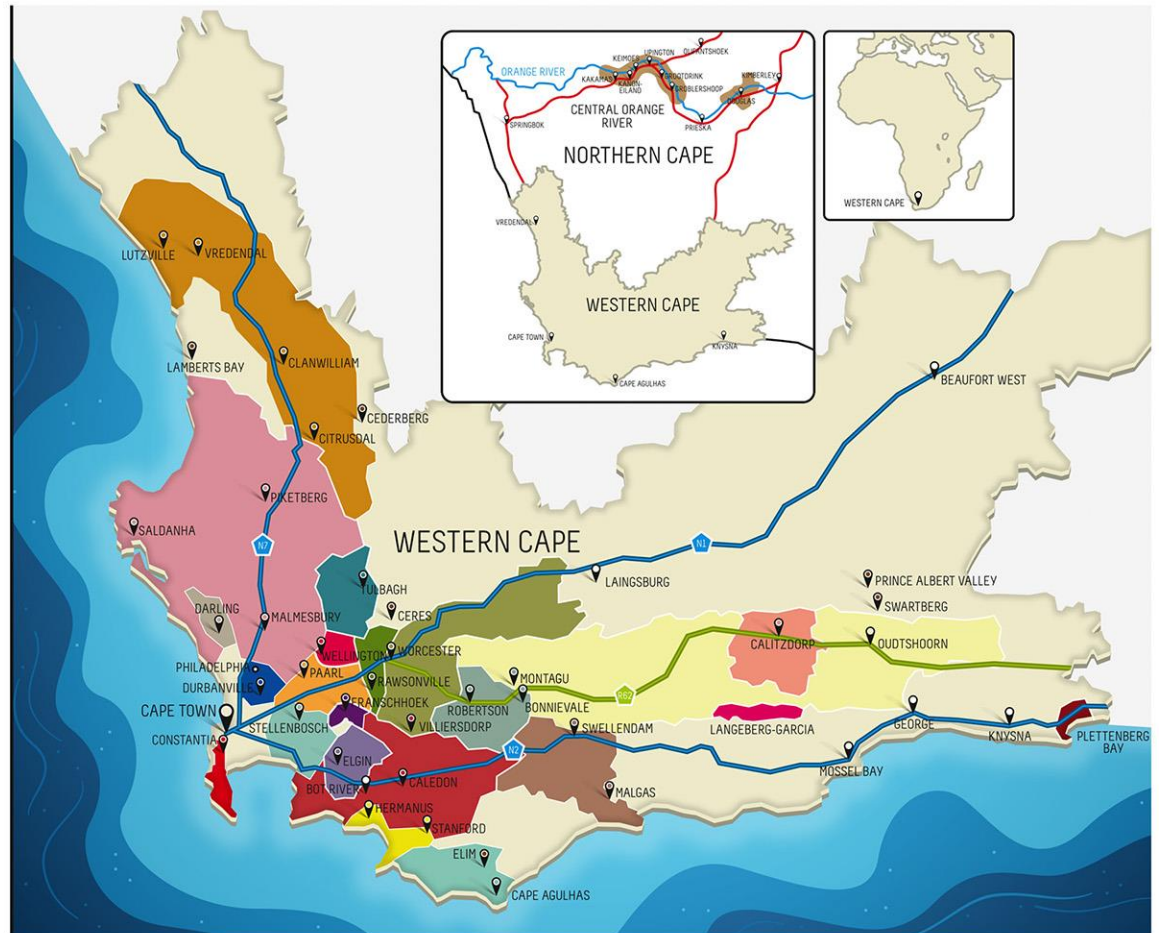

Old Vines

Wines of Origin

Regions, Districts, Wards, Estates and Single Vineyards

WINEGROWING AREAS OF SOUTH AFRICA

WESTERN CAPE

COASTAL REGION

Districts:

- SWARTLAND
- STELLENBOSCH
- TYGERBERG
- CAPE PENINSULA
- CONSTANTIA (Ward)
- TULBAGH
- PAARL
- FRANSCHHOEK VALLEY
- DARLING
- WELLINGTON

KLEIN KAROO

Districts:

- CALITZDORP
- LANGEBERG-GARCIA

CAPE SOUTH COAST

Districts:

- OVERBERG
- WALKER BAY
- SWELLENLAMD
- CAPE AGULHAS
- PLETTENBERG BAY
- ELGIN

OLIFANTS RIVER

Districts:

- LUTZVILLE VALLEY
- CITRUSDAL VALLEY
- CITRUSDAL MOUNTAIN

BREEDE RIVER VALLEY

Districts:

- BREEDEKLOOF
- WORCESTER
- ROBERTSON

WARDS NOT PART OF A REGION

- CERES
- CEDERBERG
- PRINCE ALBERT VALLEY
- SWARTBERG
- LAMBERTS BAY

NORTHERN CAPE

- CENTRAL ORANGE RIVER (Ward)

Svalklimat och kustnära områden. Nyupptäckta områden.

Wines of
**South
Africa**

welcome to our world of discovery